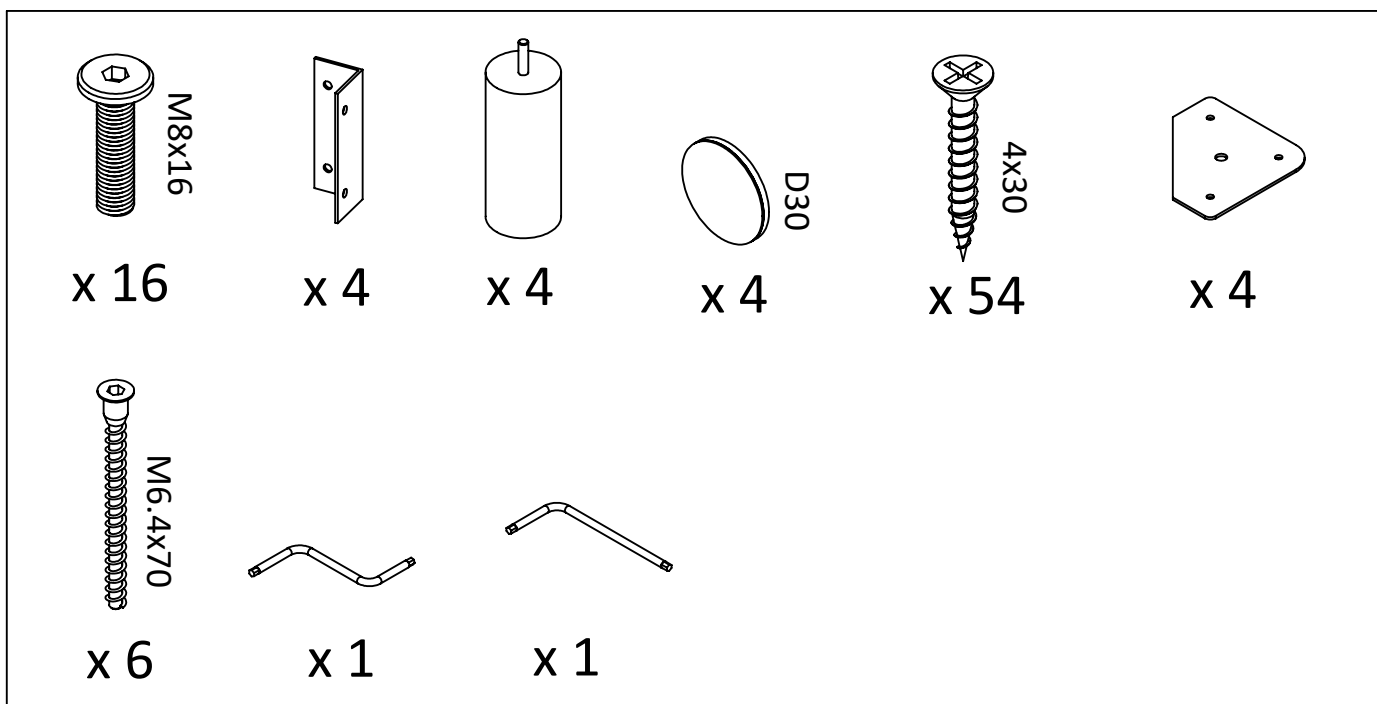

IMPORTANT - TWO PERSONS MINIMUM!!!

VERSION 1

VERSION 2