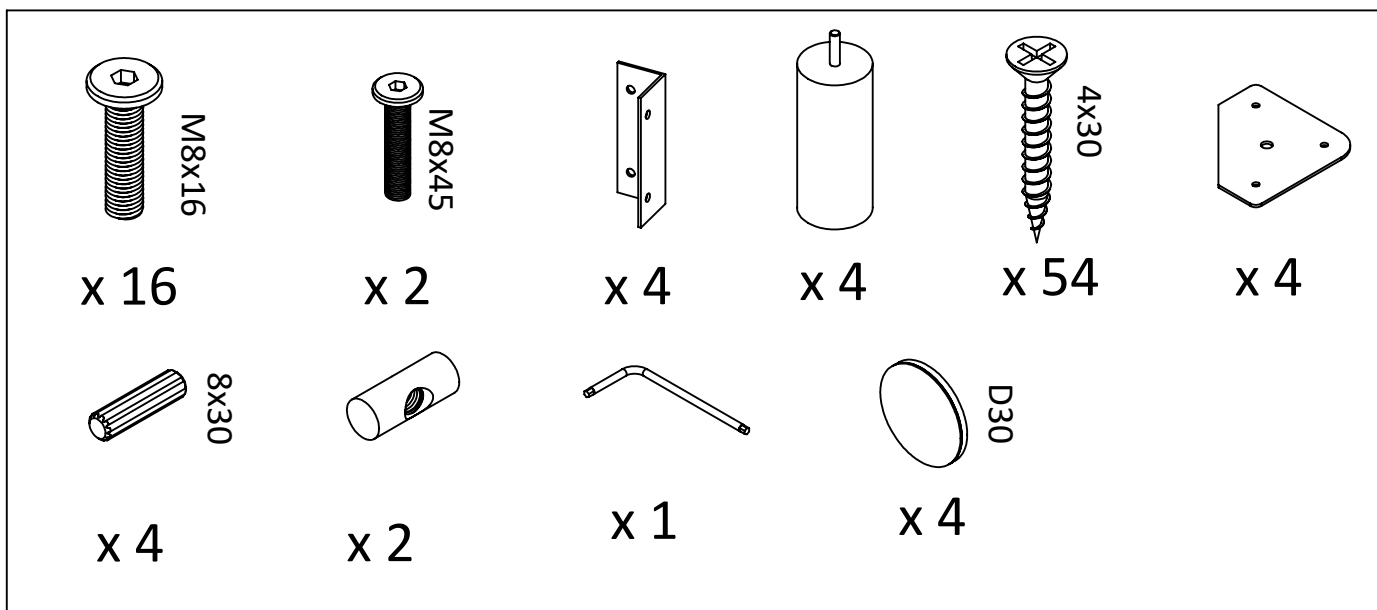

IMPORTANT - TWO PERSONS MINIMUM!!!

VERSION 1

VERSION 2