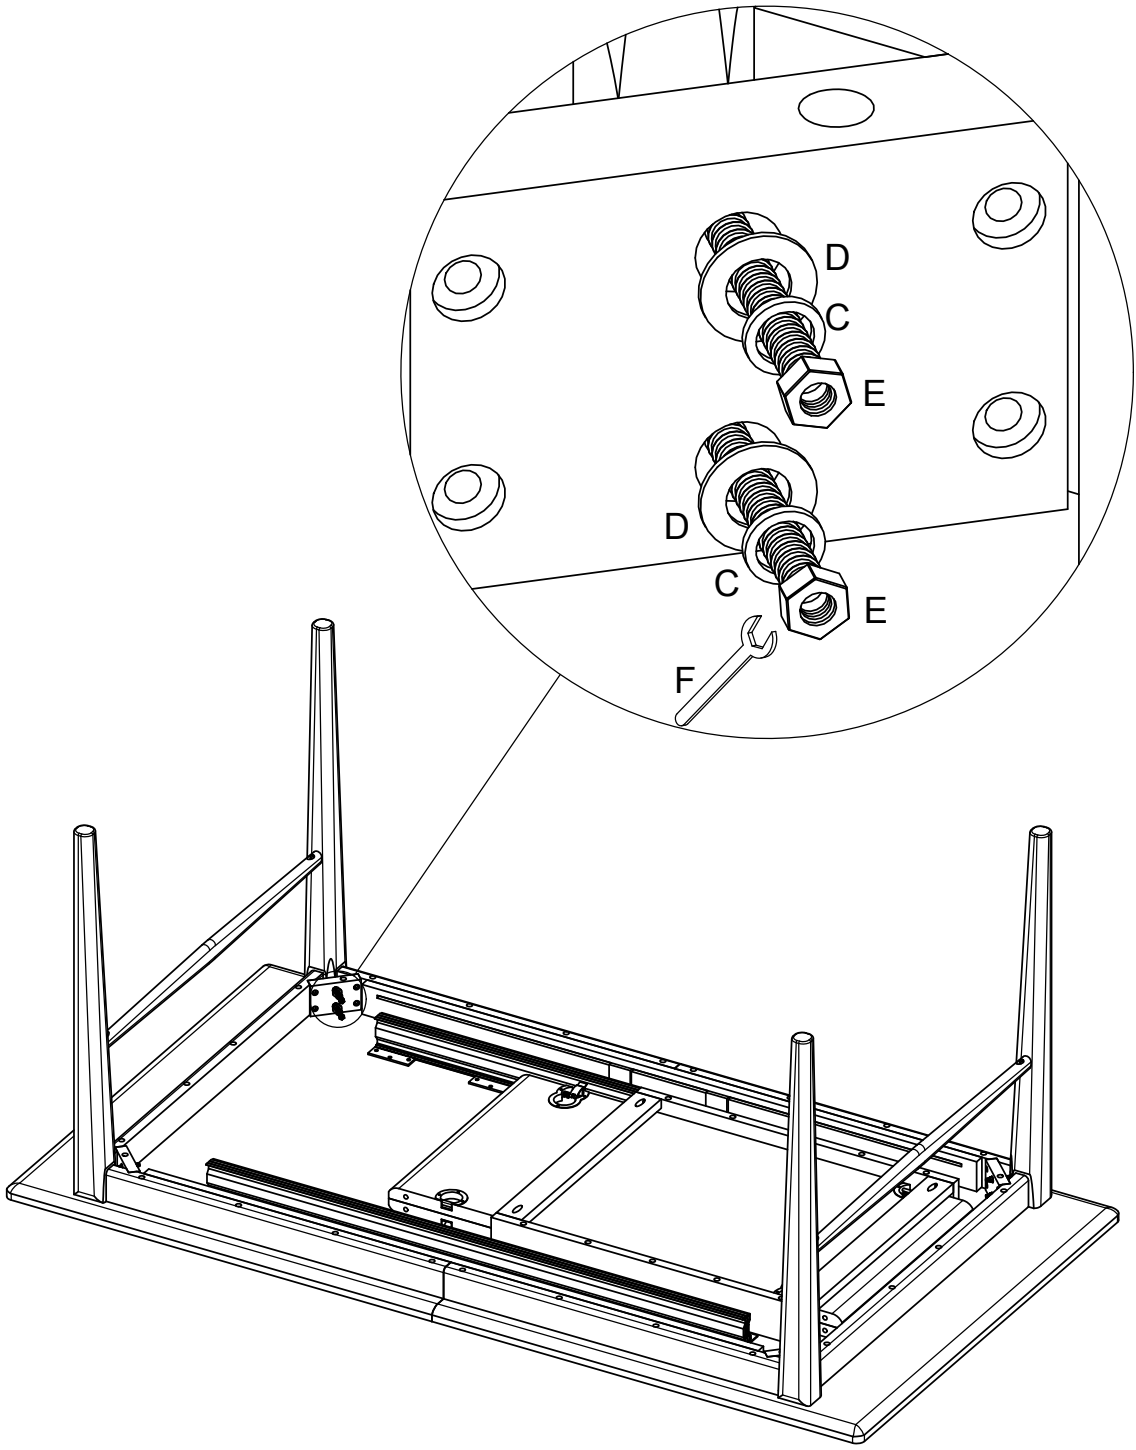

3

4

5      4 - C      4 - D      4 - E      1 - F

This legend block contains the following items from left to right: a large number '5' inside a circle; a small circular component labeled '4 - C'; a flat circular washer labeled '4 - D'; a hexagonal nut labeled '4 - E'; and a wrench labeled '1 - F'.