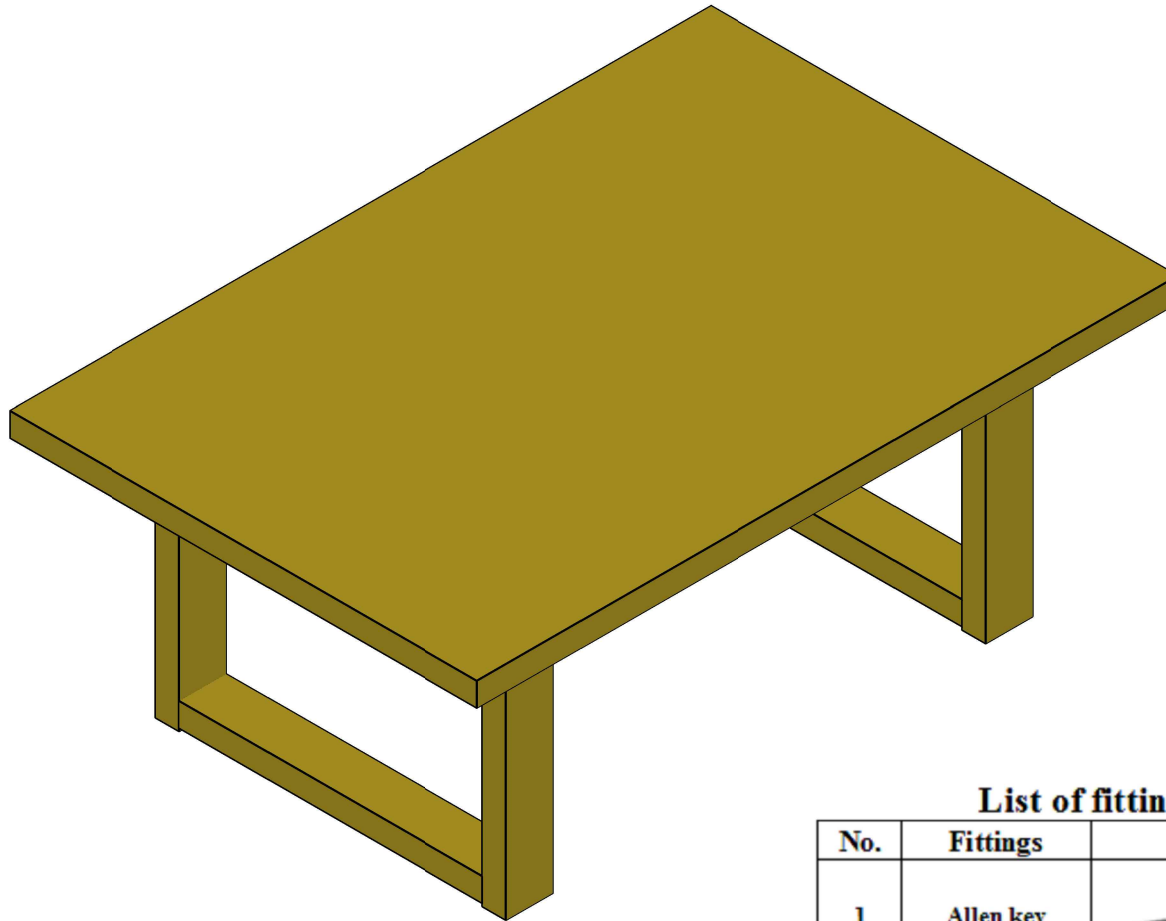

Mounting instruction for "Calgary" coffee table

List of fittings for coffee table

No.	Fittings	Picture	Qty.
1	Allen key		1
2	Screw M6 x 35		10