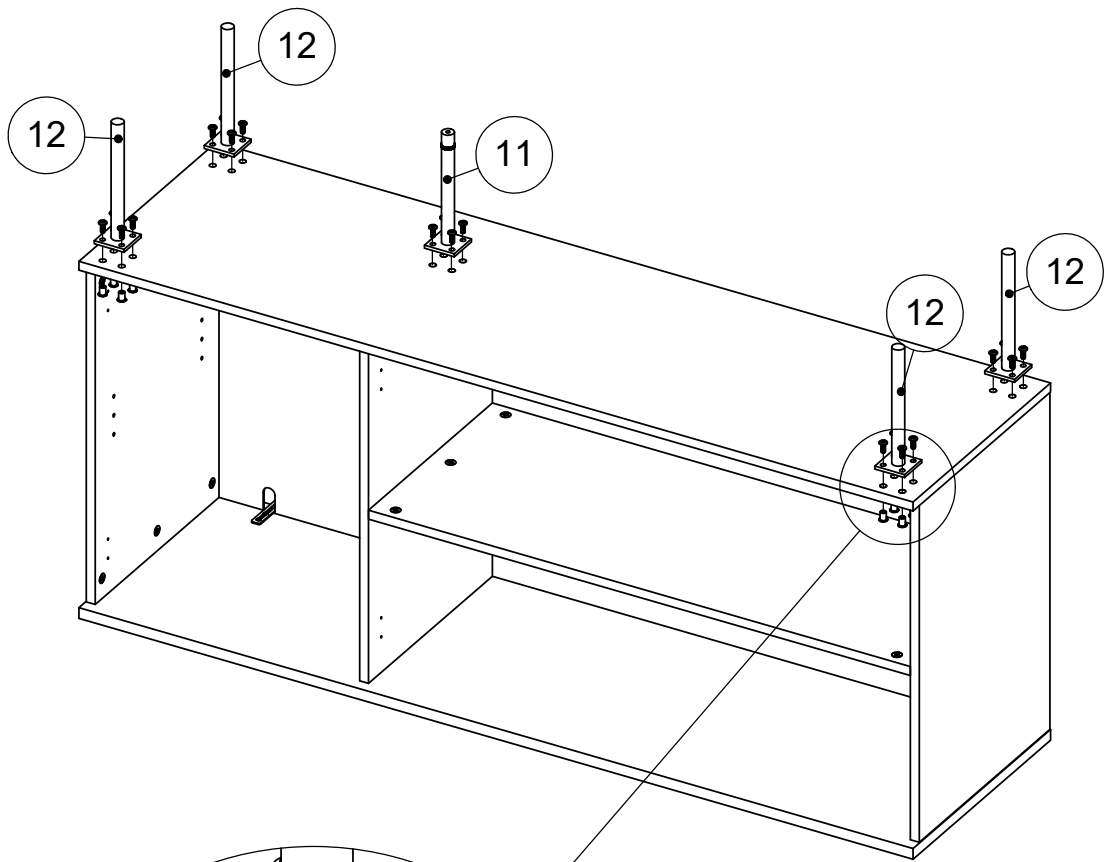

2 C x 6 

3

8

9 B x 9

A horizontal bar containing a circular callout with the number '9'. To the right of the callout is a small illustration of a screw with a cross-shaped head. Further to the right is a small illustration of a screwdriver with a cross-shaped bit.

10 C x 9 

11 F x 18 

12
G x 20
H x 20
J x 1
+

We recommend the use of the wall strap provided for safety reasons. Please follow the instructions included with the strap. N.B. Wall fixings are not included please source suitable fixings for your wall type. If in doubt, please consult a qualified tradesperson. **WARNING:** Always ensure the wall to be drilled is free from hidden electrical wires, water and gas pipes. Please read separate instructions contained with this part (C) on the correct way of securing this strap.