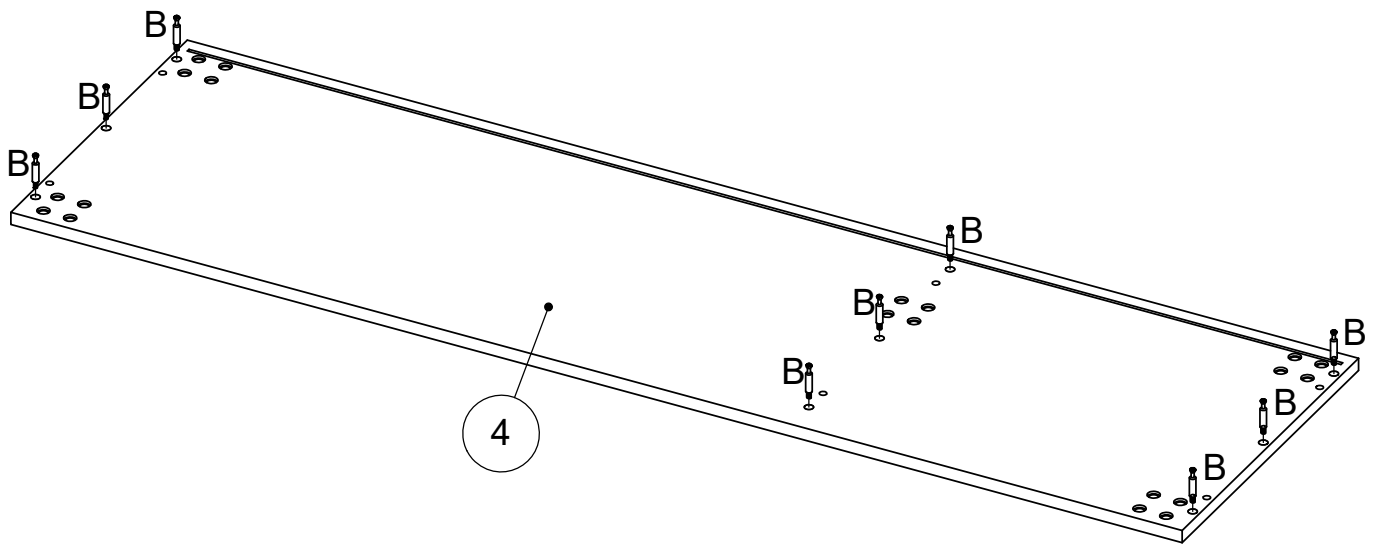

2 C x 6 

3

8

9 B x 9

A horizontal bar containing a circular callout with the number '9'. To the right of the callout is a small illustration of a screw with a cross-shaped head. Further to the right is a small illustration of a screwdriver with a cross-shaped bit.

10 C x 9 

11 F x 18 

12
G x 20
H x 20
J x 1
+

We recommend the use of the wall strap provided for safety reasons. Please follow the instructions included with the strap. N.B. Wall fixings are not included please source suitable fixings for your wall type. If in doubt, please consult a qualified tradesperson. **WARNING:** Always ensure the wall to be drilled is free from hidden electrical wires, water and gas pipes. Please read separate instructions contained with this part (C) on the correct way of securing this strap.