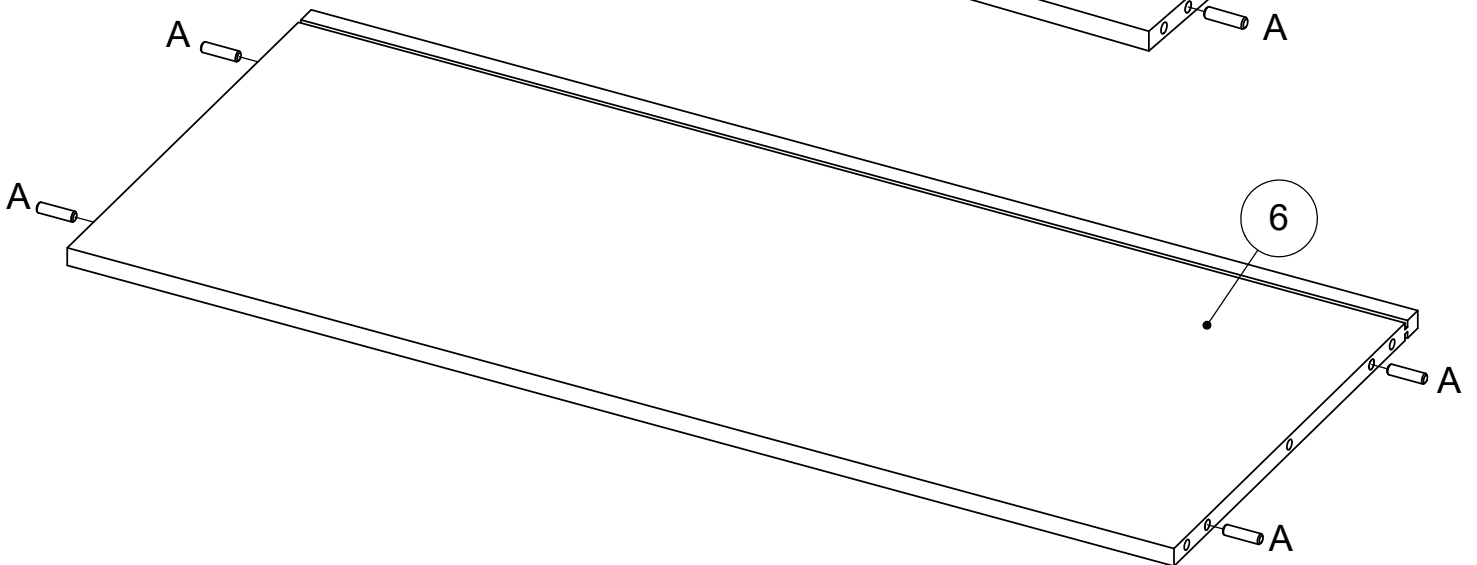

BERGEN

20-11-24
43211001

Monteringsanvisning

Réf./No.	Réf./Art.	Qty./Stck./Quantité	Size / Maß / Dimension (mm)	Qty./Stck./Quantité	✓
1	32759800	1	1401x400x18		
2	32759900	1	567x380x15		
3	32760000	1	567x380x15		
4	32760100	1	1401x400x15		
5	32760200	1	567x380x15		
6	32760300	1	910x380x15		
7	32760400	1	443x356x15		
8	32760500	1	920x286x3		
9	32760600	1	577x454x3		
10	32760700	1	920x286x3		
11	227608	1	195x50x50		
12	227609	4	200x50x50		
13	32761010	3	563x465x18		

16 - A  ∅8x30mm	24 - B  ∅6x44mm	24 - C  ∅15x12mm	2 - D  72x25x15mm	40 - E  ∅3.5x14mm	18 - F 
20 - G  M6	20 - H  M6x16mm	1 - J  4mm	4 - K  ∅26mm	2 - L  5mm ∅26mm	3 - M 
3 - N  M4x23mm	4 - P 	38 - Q  ∅20mm			

2 C x 6 

3

8

9 B x 9

A horizontal bar containing a circular callout with the number '9'. To the right of the callout is a small illustration of a screw with a cross-shaped head. Further to the right is a small illustration of a screwdriver with a cross-shaped bit.