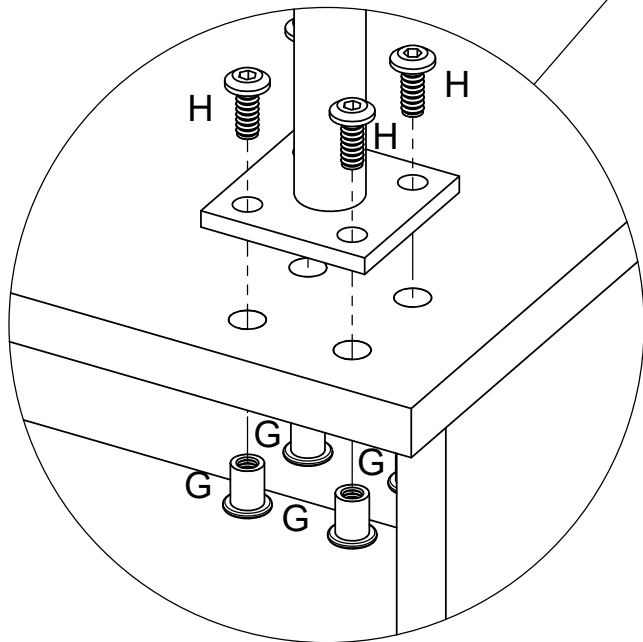

16 - A  ∅8x30mm	24 - B  ∅6x44mm	24 - C  ∅15x12mm	2 - D  72x25x15mm	40 - E  ∅3.5x14mm	18 - F 
20 - G  M6	20 - H  M6x16mm	1 - J  4mm	4 - K  ∅26mm	2 - L  5mm ∅26mm	3 - M 
3 - N  M4x23mm	4 - P 	38 - Q  ∅20mm			

2 C x 6 

3

8

9 B x 9

A horizontal bar containing a circular callout with the number '9'. To the right of the callout is a small illustration of a screw with a cross-shaped head. Further to the right is a small illustration of a screwdriver with a cross-shaped bit.

10 C x 9 

11 F x 18 

12
G x 20
H x 20
J x 1
+

We recommend the use of the wall strap provided for safety reasons. Please follow the instructions included with the strap. N.B. Wall fixings are not included please source suitable fixings for your wall type. If in doubt, please consult a qualified tradesperson. **WARNING:** Always ensure the wall to be drilled is free from hidden electrical wires, water and gas pipes. Please read separate instructions contained with this part (C) on the correct way of securing this strap.