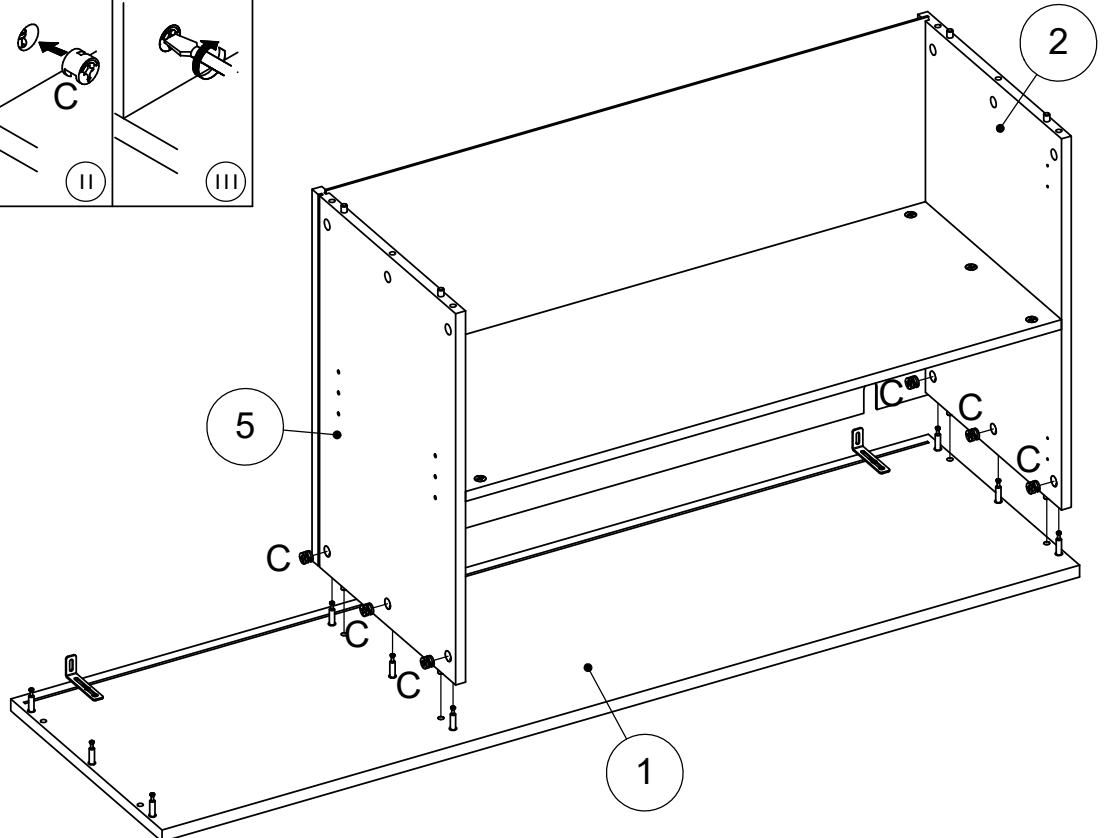

16 - A  ∅8x30mm	24 - B  ∅6x44mm	24 - C  ∅15x12mm	2 - D  72x25x15mm	40 - E  ∅3.5x14mm	18 - F 
20 - G  M6	20 - H  M6x16mm	1 - J  4mm	4 - K  ∅26mm	2 - L  5mm ∅26mm	3 - M 
3 - N  M4x23mm	4 - P 	38 - Q  ∅20mm			

2 C x 6 

3

8

9 B x 9

A horizontal bar containing a circular callout with the number '9'. To the right of the callout is a small illustration of a screw with a cross-shaped head. Further to the right is a small illustration of a screwdriver with a cross-shaped bit.

10 C x 9 

11 F x 18 

12
G x 20
H x 20
J x 1
+

We recommend the use of the wall strap provided for safety reasons. Please follow the instructions included with the strap. N.B. Wall fixings are not included please source suitable fixings for your wall type. If in doubt, please consult a qualified tradesperson. **WARNING:** Always ensure the wall to be drilled is free from hidden electrical wires, water and gas pipes. Please read separate instructions contained with this part (C) on the correct way of securing this strap.