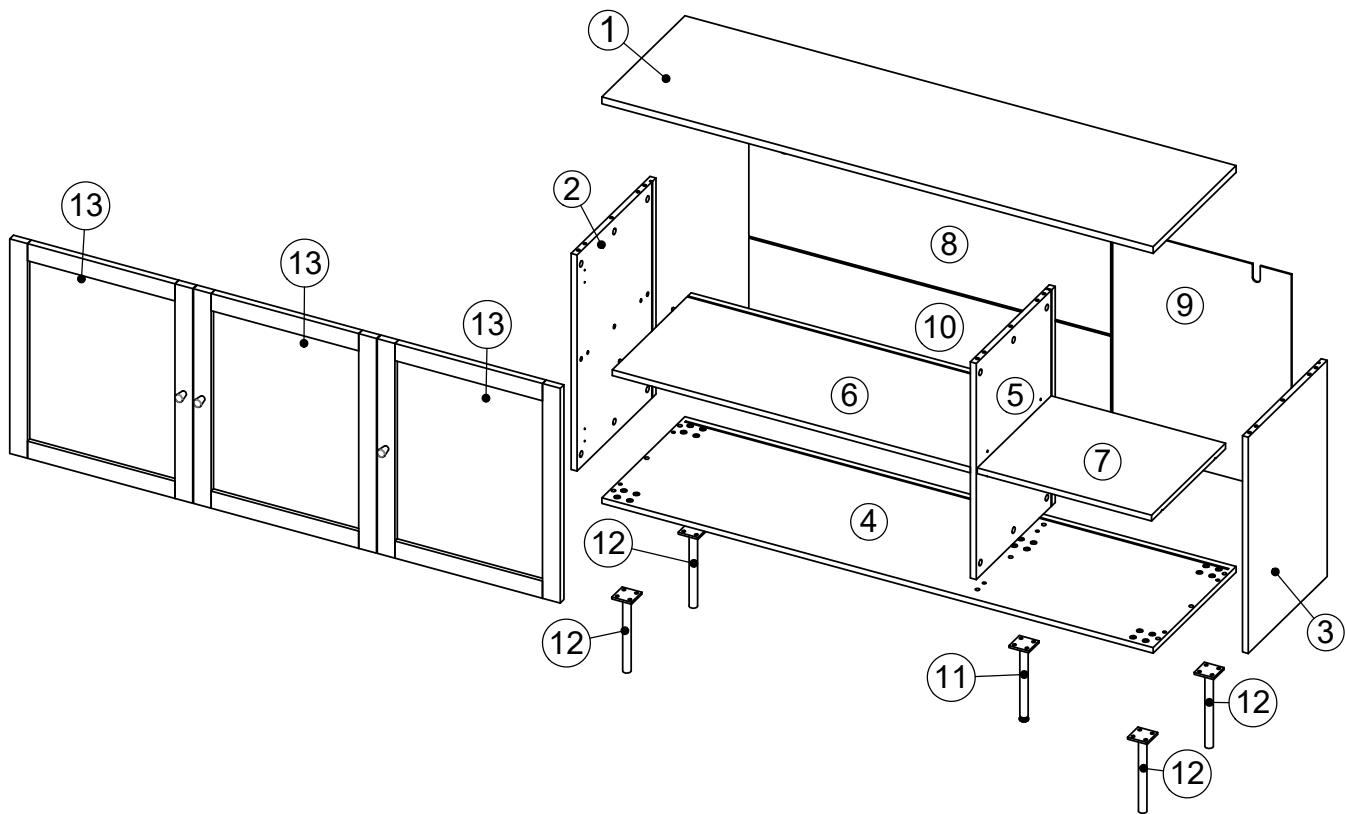

BERGEN

20-11-24
43211001

Monteringsanvisning

Réf./No.	Réf./Art.	Qty./Stck./Quantité	Size / Maß / Dimension (mm)	Qty./Stck./Quantité	✓
1	32759800	1	1401x400x18		
2	32759900	1	567x380x15		
3	32760000	1	567x380x15		
4	32760100	1	1401x400x15		
5	32760200	1	567x380x15		
6	32760300	1	910x380x15		
7	32760400	1	443x356x15		
8	32760500	1	920x286x3		
9	32760600	1	577x454x3		
10	32760700	1	920x286x3		
11	227608	1	195x50x50		
12	227609	4	200x50x50		
13	32761010	3	563x465x18		

2 C x 6 

3

8

9 B x 9

A horizontal bar containing a circular callout with the number '9'. To the right of the callout is a small illustration of a screw with a cross-shaped head. Further to the right is a small illustration of a screwdriver with a cross-shaped bit.