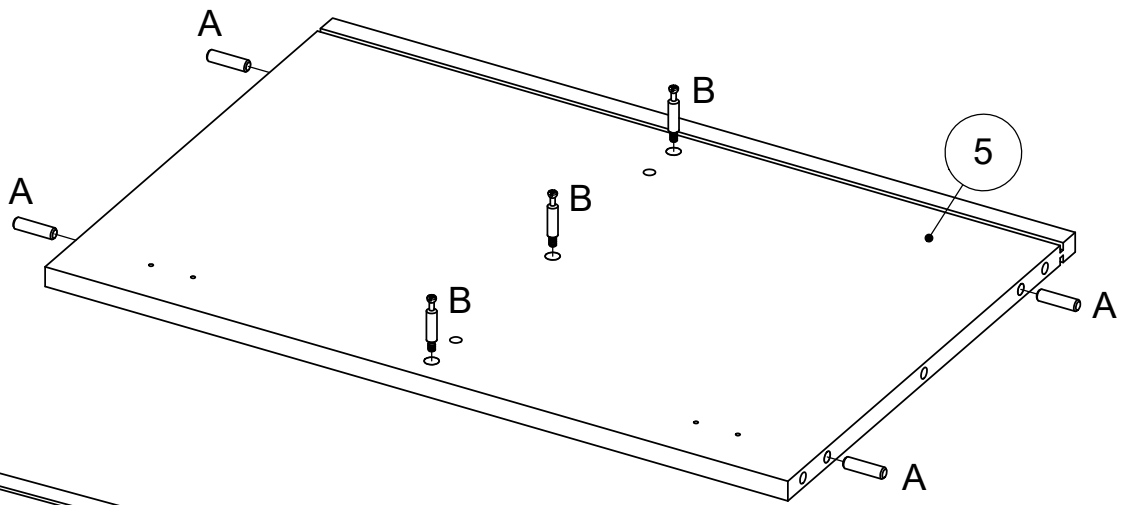

BERGEN

20-11-24
43211001

Monteringsanvisning

Réf./No.	Réf./Art.	Qty./Stck./Quantité	Size / Maß / Dimension (mm)	Qty./Stck./Quantité	✓
1	32759800	1	1401x400x18		
2	32759900	1	567x380x15		
3	32760000	1	567x380x15		
4	32760100	1	1401x400x15		
5	32760200	1	567x380x15		
6	32760300	1	910x380x15		
7	32760400	1	443x356x15		
8	32760500	1	920x286x3		
9	32760600	1	577x454x3		
10	32760700	1	920x286x3		
11	227608	1	195x50x50		
12	227609	4	200x50x50		
13	32761010	3	563x465x18		

16 - A  ∅8x30mm	24 - B  ∅6x44mm	24 - C  ∅15x12mm	2 - D  72x25x15mm	40 - E  ∅3.5x14mm	18 - F 
20 - G  M6	20 - H  M6x16mm	1 - J  4mm	4 - K  ∅26mm	2 - L  5mm ∅26mm	3 - M 
3 - N  M4x23mm	4 - P 	38 - Q  ∅20mm			

2 C x 6 

3

8

9 B x 9

A horizontal bar containing a circular callout with the number '9'. To the right of the callout is a small illustration of a screw with a cross-shaped head. Further to the right is a small illustration of a screwdriver with a cross-shaped bit.