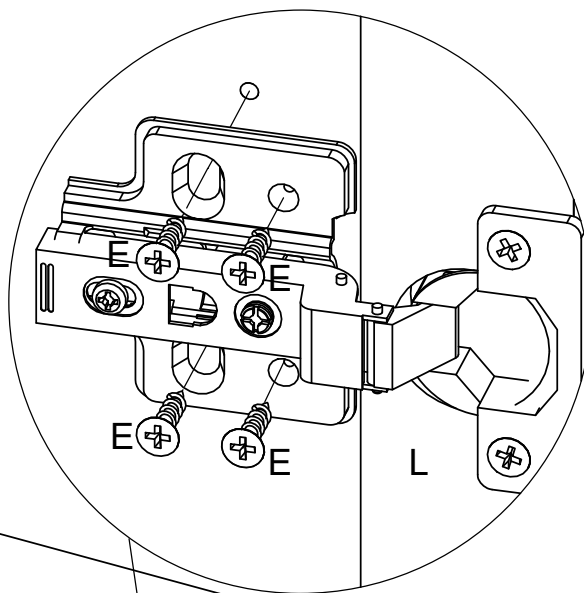

2 C x 6 

3

8

9 B x 9

A horizontal bar containing a circular callout with the number '9'. To the right of the callout is a small illustration of a screw with a cross-shaped head. Further to the right is a small illustration of a screwdriver with a cross-shaped bit.

10 C x 9 

11 F x 18 

12
G x 20
H x 20
J x 1
+

We recommend the use of the wall strap provided for safety reasons. Please follow the instructions included with the strap. N.B. Wall fixings are not included please source suitable fixings for your wall type. If in doubt, please consult a qualified tradesperson. **WARNING:** Always ensure the wall to be drilled is free from hidden electrical wires, water and gas pipes. Please read separate instructions contained with this part (C) on the correct way of securing this strap.

14 Q x 38

15 K x 4 E x 8 M x 2 N x 2 

16 L x 2 E x 4 M x 1 N x 1 

17

E x 24

18 P x 4

19

22