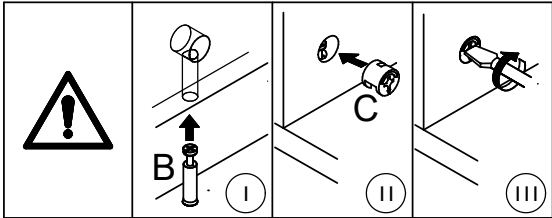

2 C x 6 

3

8

9 B x 9

A horizontal bar containing a circular callout with the number '9'. To the right of the callout is a small illustration of a screw with a cross-shaped head. Further to the right is a small illustration of a screwdriver with a cross-shaped bit.

10 C x 9 

11 F x 18 

12
G x 20
H x 20
J x 1
+

We recommend the use of the wall strap provided for safety reasons. Please follow the instructions included with the strap. N.B. Wall fixings are not included please source suitable fixings for your wall type. If in doubt, please consult a qualified tradesperson. **WARNING:** Always ensure the wall to be drilled is free from hidden electrical wires, water and gas pipes. Please read separate instructions contained with this part (C) on the correct way of securing this strap.