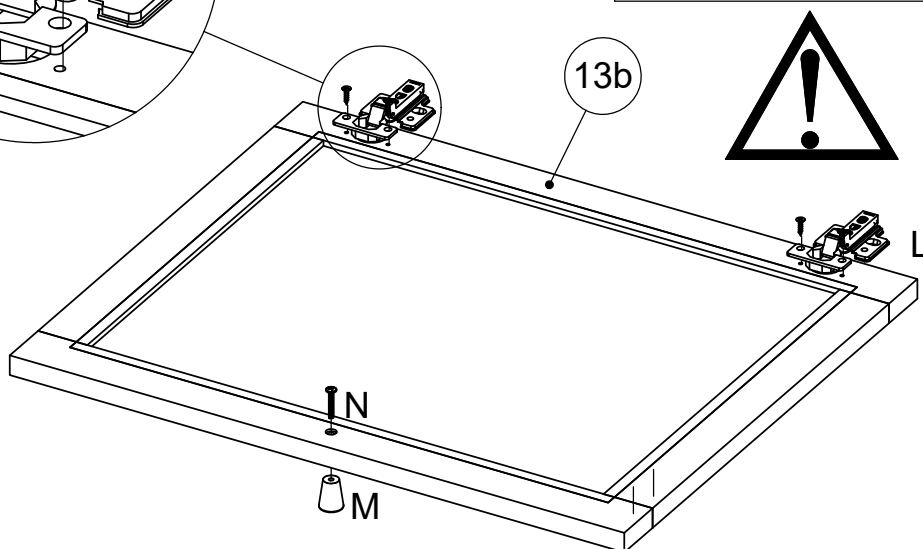

16   L x 2   E x 4   M x 1   N x 1