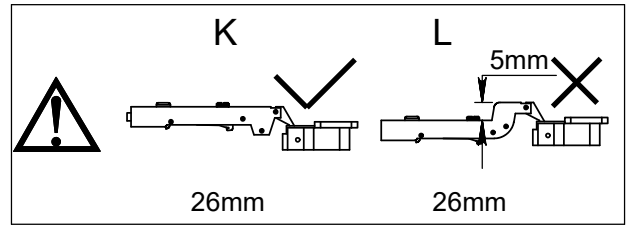

15   K x 4   E x 8   M x 2   N x 2