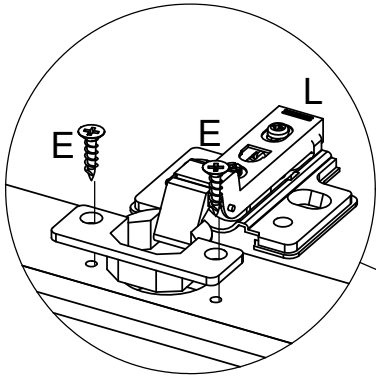

16   L x 2   E x 4   M x 1   N x 1