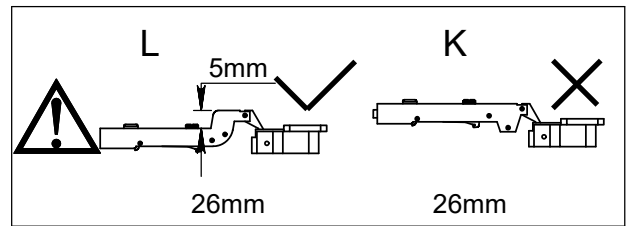

16   L x 2   E x 4   M x 1   N x 1