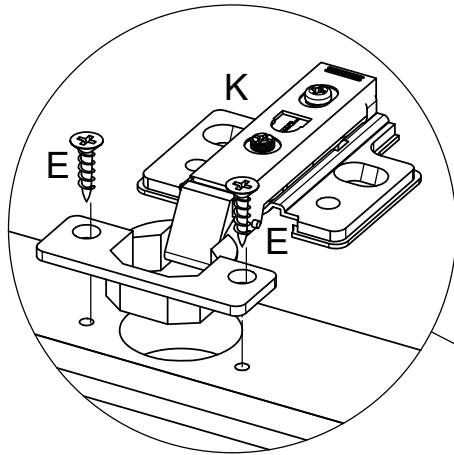

15   K x 4   E x 8   M x 2   N x 2