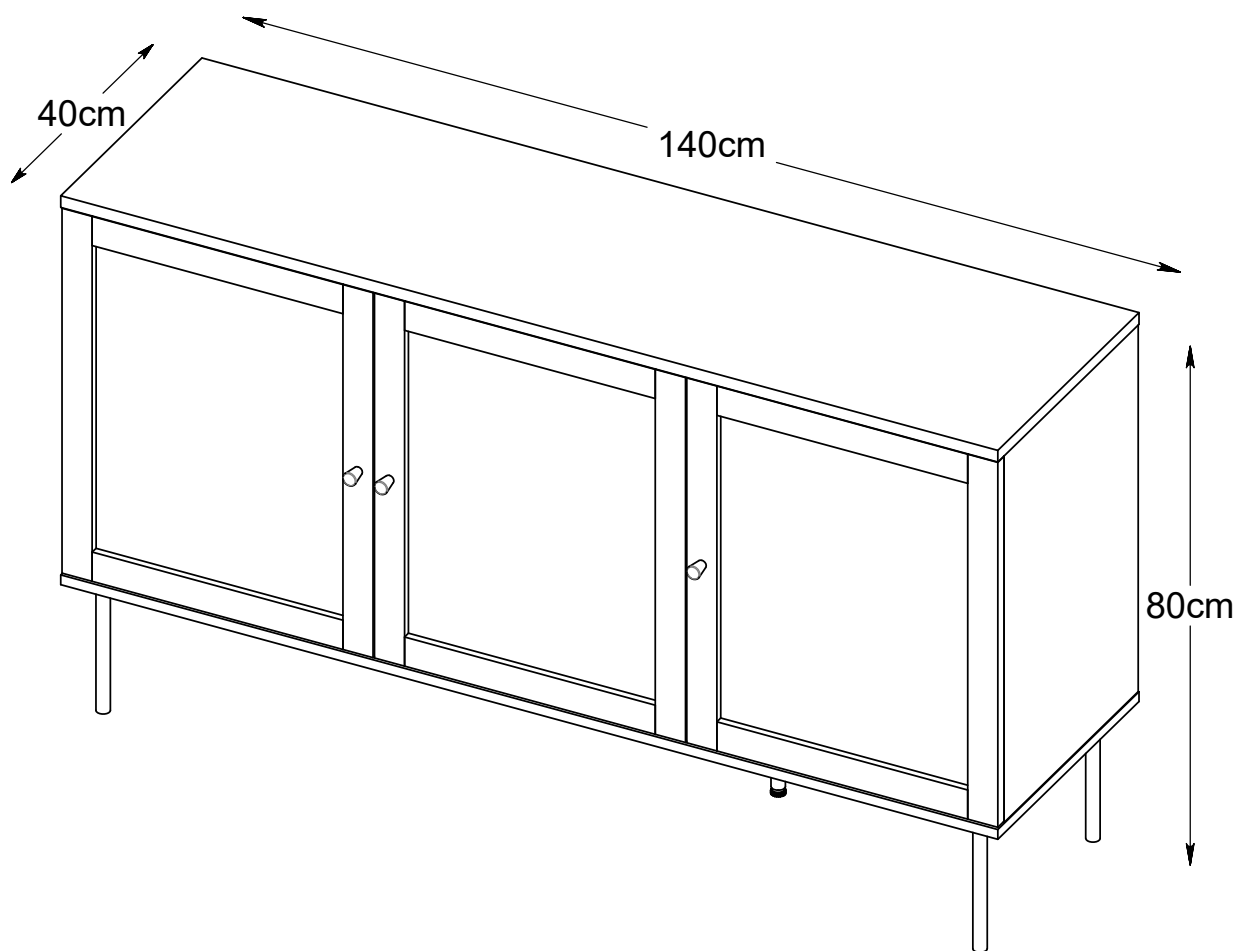

BERGEN

20-11-24
43211001

Monteringsanvisning

Réf./No.	Réf./Art.	Qty./Stck./Quantité	Size / Maß / Dimension (mm)	Qty./Stck./Quantité	✓
1	32759800	1	1401x400x18		
2	32759900	1	567x380x15		
3	32760000	1	567x380x15		
4	32760100	1	1401x400x15		
5	32760200	1	567x380x15		
6	32760300	1	910x380x15		
7	32760400	1	443x356x15		
8	32760500	1	920x286x3		
9	32760600	1	577x454x3		
10	32760700	1	920x286x3		
11	227608	1	195x50x50		
12	227609	4	200x50x50		
13	32761010	3	563x465x18		

2 C x 6 

3

8

9 B x 9

A horizontal bar containing a circular callout with the number '9'. To the right of the callout is a small illustration of a screw with a cross-shaped head. Further to the right is a small illustration of a screwdriver with a cross-shaped bit.