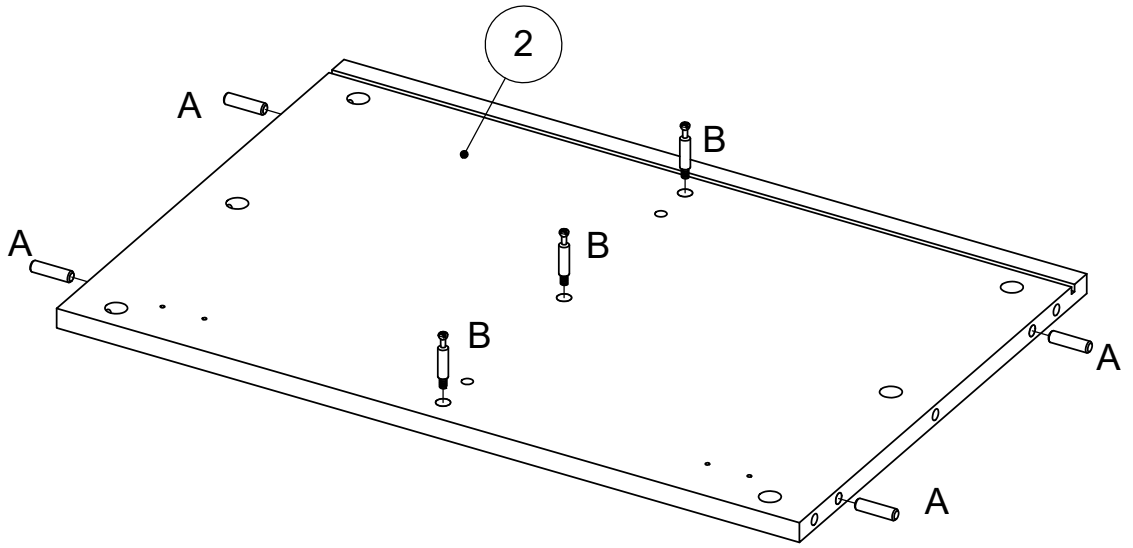

BERGEN

20-11-24
43211001

Monteringsanvisning

Réf./No.	Réf./Art.	Qty./Stck./Quantité	Size / Maß / Dimension (mm)	Qty./Stck./Quantité	✓
1	32759800	1	1401x400x18		
2	32759900	1	567x380x15		
3	32760000	1	567x380x15		
4	32760100	1	1401x400x15		
5	32760200	1	567x380x15		
6	32760300	1	910x380x15		
7	32760400	1	443x356x15		
8	32760500	1	920x286x3		
9	32760600	1	577x454x3		
10	32760700	1	920x286x3		
11	227608	1	195x50x50		
12	227609	4	200x50x50		
13	32761010	3	563x465x18		

16 - A  ∅8x30mm	24 - B  ∅6x44mm	24 - C  ∅15x12mm	2 - D  72x25x15mm	40 - E  ∅3.5x14mm	18 - F 
20 - G  M6	20 - H  M6x16mm	1 - J  4mm	4 - K  ∅26mm	2 - L  5mm ∅26mm	3 - M 
3 - N  M4x23mm	4 - P 	38 - Q  ∅20mm			

2 C x 6 

3

8

9 B x 9

A horizontal bar containing a circular callout with the number '9'. To the right of the callout is a small illustration of a screw with a cross-shaped head. Further to the right is a small illustration of a screwdriver with a cross-shaped bit.